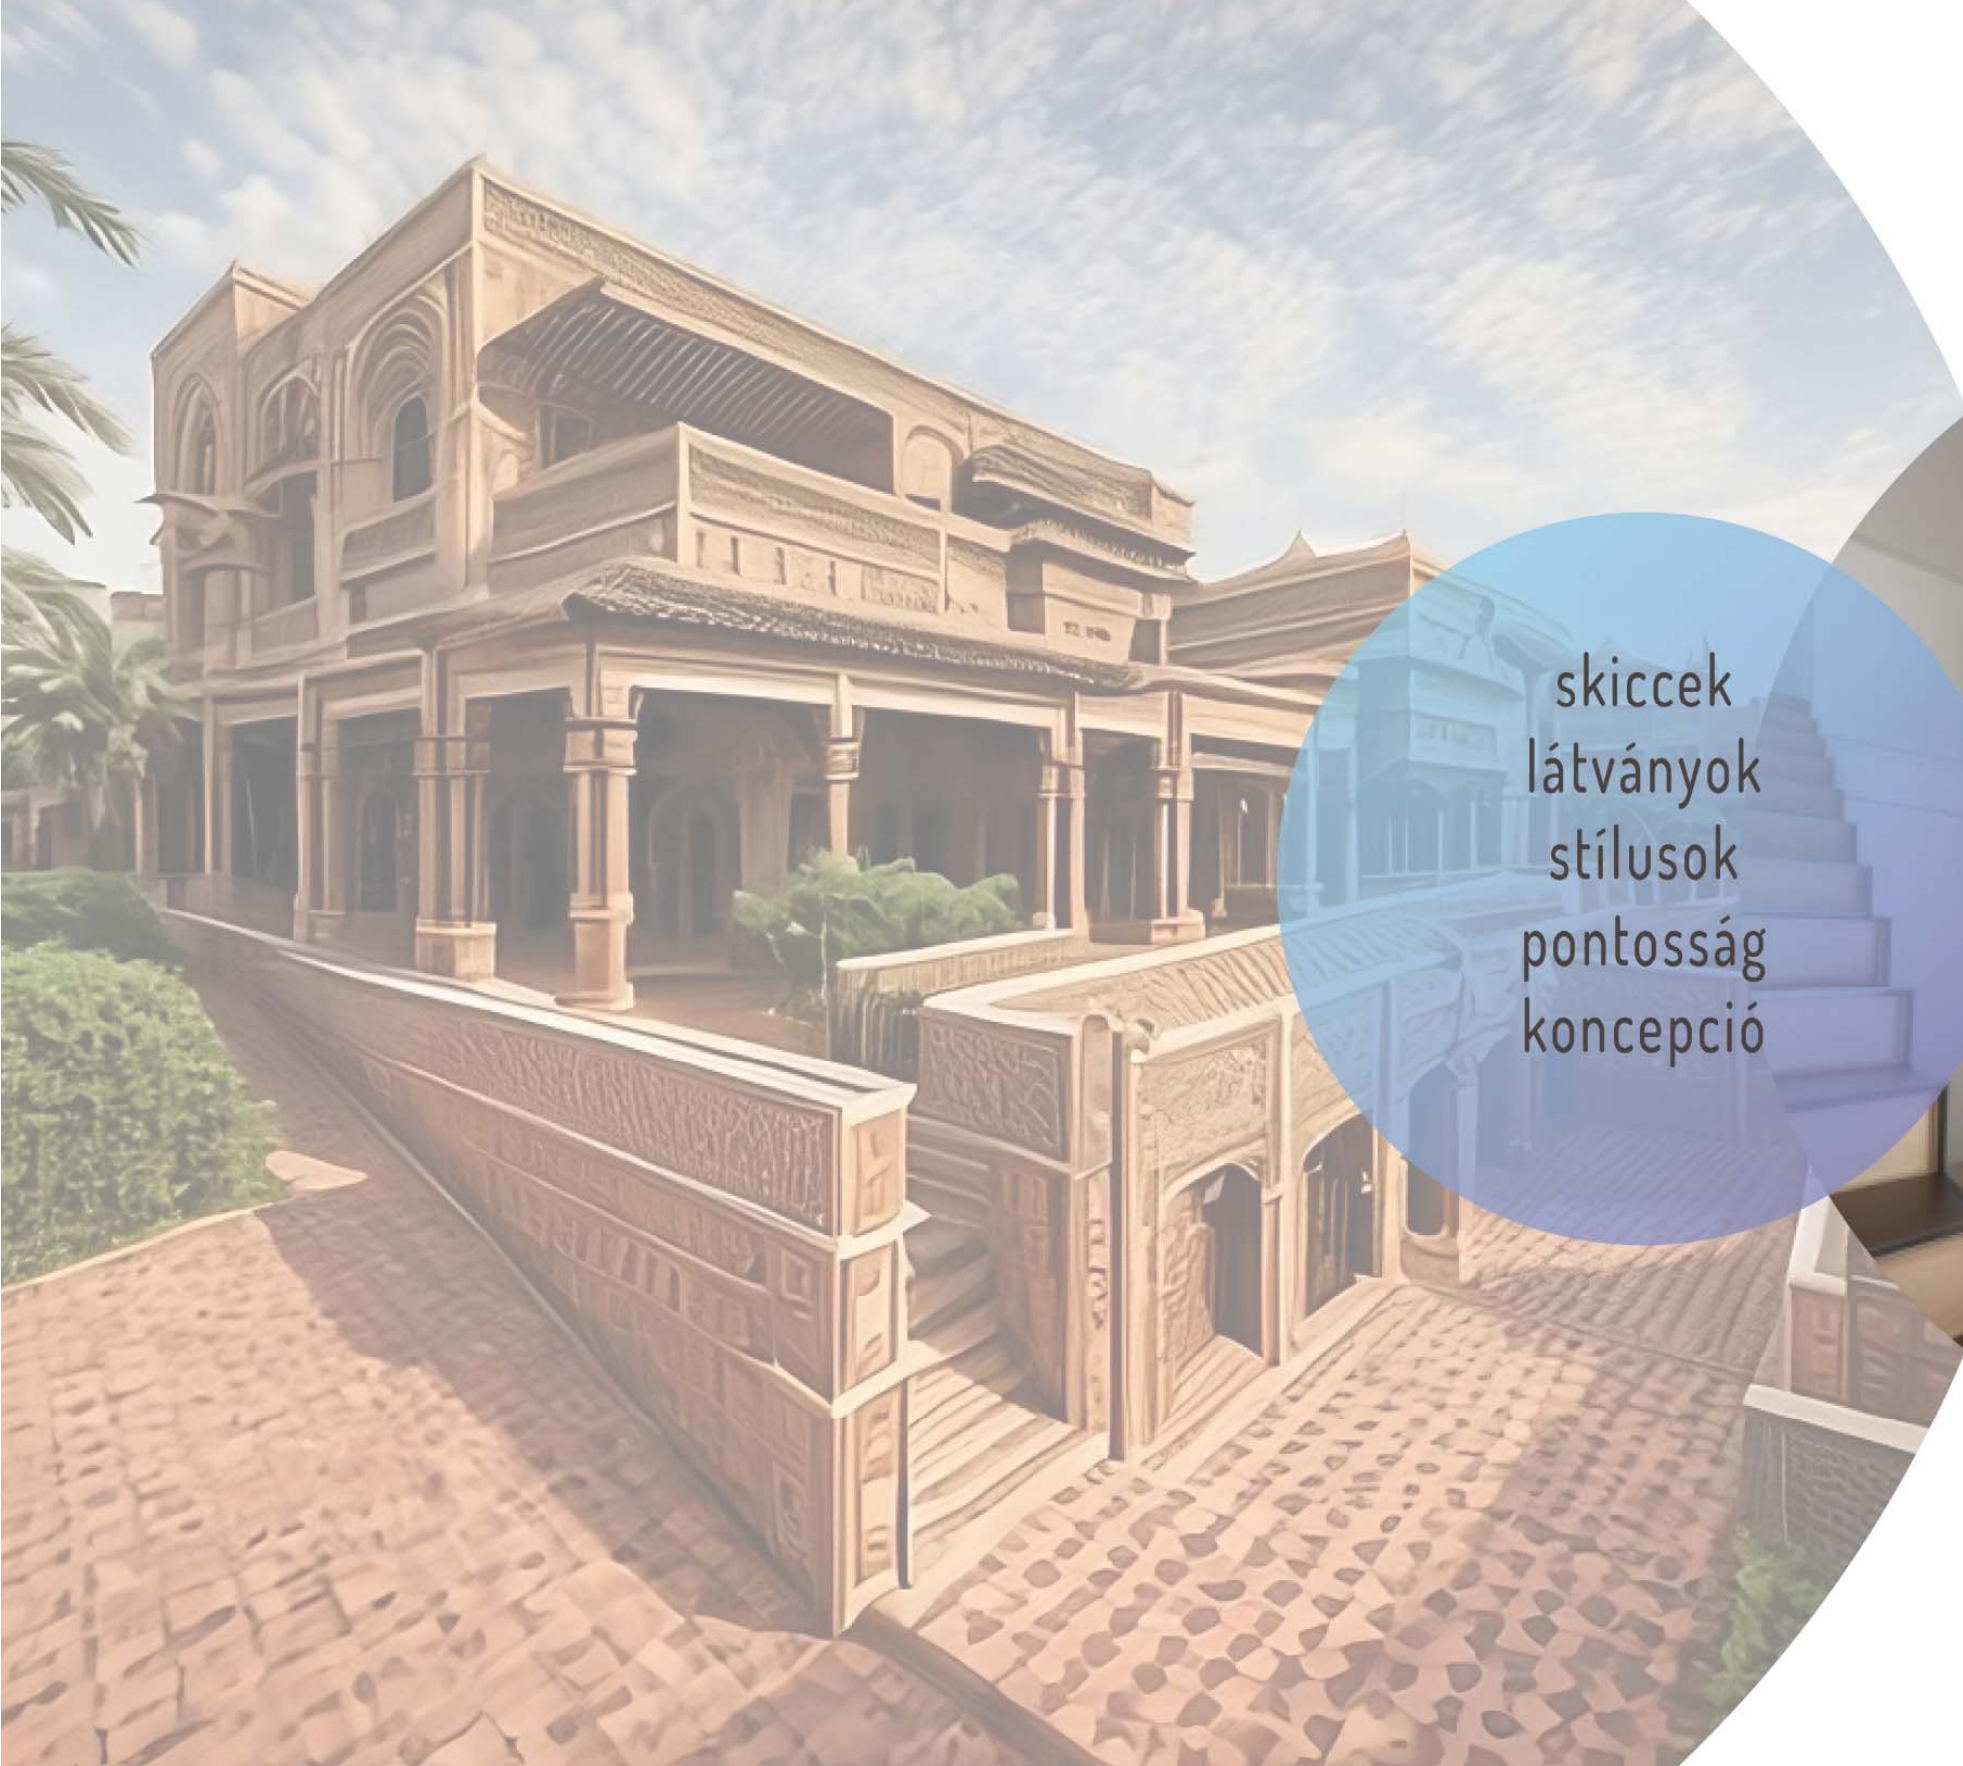

skiccek
látványok
stílusok
pontosság
konceptió