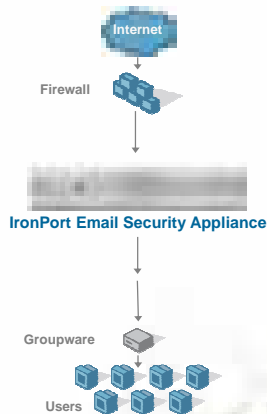

IronPort Solution