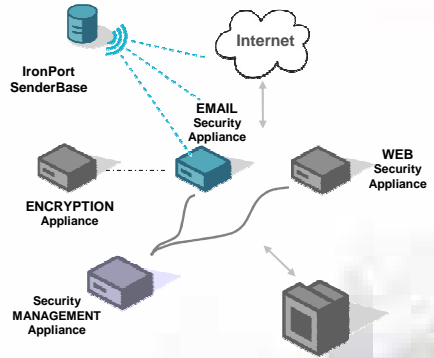

ALEF NULA
DOVERENLIVÉ SLUŽBY

IronPort

Martin Jenčo

ICSP Mail and Web

martin.jenco@alefnula.sk

v 2.1

ALEF NULA
DOVERENLIVÉ SLUŽBY

IronPort Email Security Appliances

IronPort Perimeter Security Appliances

Web Security

Email Security

Security management

7. 4. 2010

3

IronPort Perimeter Security Appliances

Standard Solution