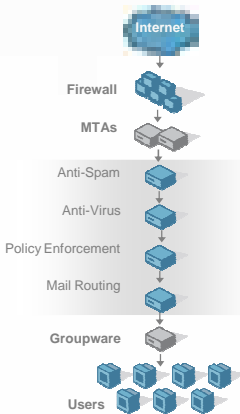

ALEF NULA
DOVERENLIVÉ SLUŽBY

IronPort

Martin Jenčo

ICSP Mail and Web

martin.jenco@alefnula.sk

v 2.1

ALEF NULA
DOVERENLIVÉ SLUŽBY

IronPort Email Security Appliances

IronPort Perimeter Security Appliances

Web Security

Email Security

Security management

7. 4. 2010

3

IronPort Perimeter Security Appliances

Standard Solution

IronPort Solution

7. 4. 2010

4

IronPort Architecture for Multi-Layered Email Security

7. 4. 2010

5

IronPort AsyncOS™ *Unmatched Scalability and Security*

- AsyncOS scalable and secure OS optimized for messaging
- Advanced Email Controls protect reputation and downstream systems
- Standards-based Integration replaces legacy systems with ease